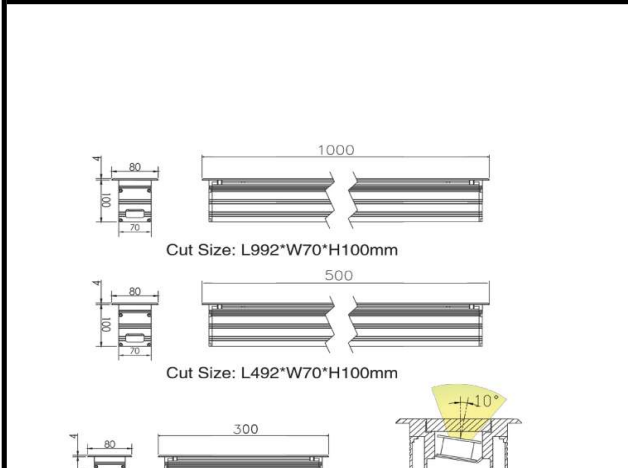

Sovitron Interior Pvt.Ltd.

<b>Model Name</b>	UNITY-2306 / DL-OSL-2306A-9(0.5M)
<b>Description</b>	linear Inground light

Technical description	Image
-----------------------	-------

<b>Dimension</b>	L=1000mm Cutout W=70mm With trim W=80mm H=100mm
<b>Frame</b>	Aluminum
<b>Color Tempertaure</b>	4000K
<b>Power</b>	11W
<b>Total Luminous Flux</b>	715 lm
<b>Efficacy</b>	65 lm/W
<b>IP rating</b>	67
<b>Color Rendering</b>	≥80
<b>Mounting</b>	Buried
<b>Beam angle</b>	5, 12.5, 20, 30, 45, 60, 15X30, 10X60 Degree
<b>Optics</b>	Tempered glass
<b>Dimming</b>	NON-Dimmable
<b>Operating Voltage</b>	220-240 VAC
<b>Standard Lifetime</b>	L70 minimum at 50,000 burning hours

Dimension diagram
-------------------

<b>Remarks:-</b>
------------------

Address: Plot #7 Saroorpur-Nangla Industrial Area,Ballabgharh-Sohna Road,Faridabad-121005  
Email: info@sovitron.com